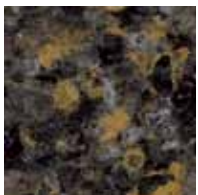

Step to the forefront of design by incorporating Cambria into your next solid surface project. Cambria is a pure natural quartz product known for true beauty, high quality and excellent value. Produced in the US, Cambria fits well in conference, reception and hospitality settings. Surfaceteq offers Cambria as an option for any product line. Plus, with 64 unique colors all at one price point, Cambria is easy to specify in even the most complicated projects.

Surfaceteq

C A M B R I A®

Colors of Cambria

Aragon™

Ashford™

Bradford™

Brownhill™

Burton Brown™

Cardiff Cream™

Chatham™

Cranbrook™

Lancaster™

Nottingham™

Oxford™

Preston™

Sheffield™

Snowdon White™

Sothampton™

Sussex™

Sutton™

Victoria™

Welshpool Black™

Winchester™

Yorkshire™